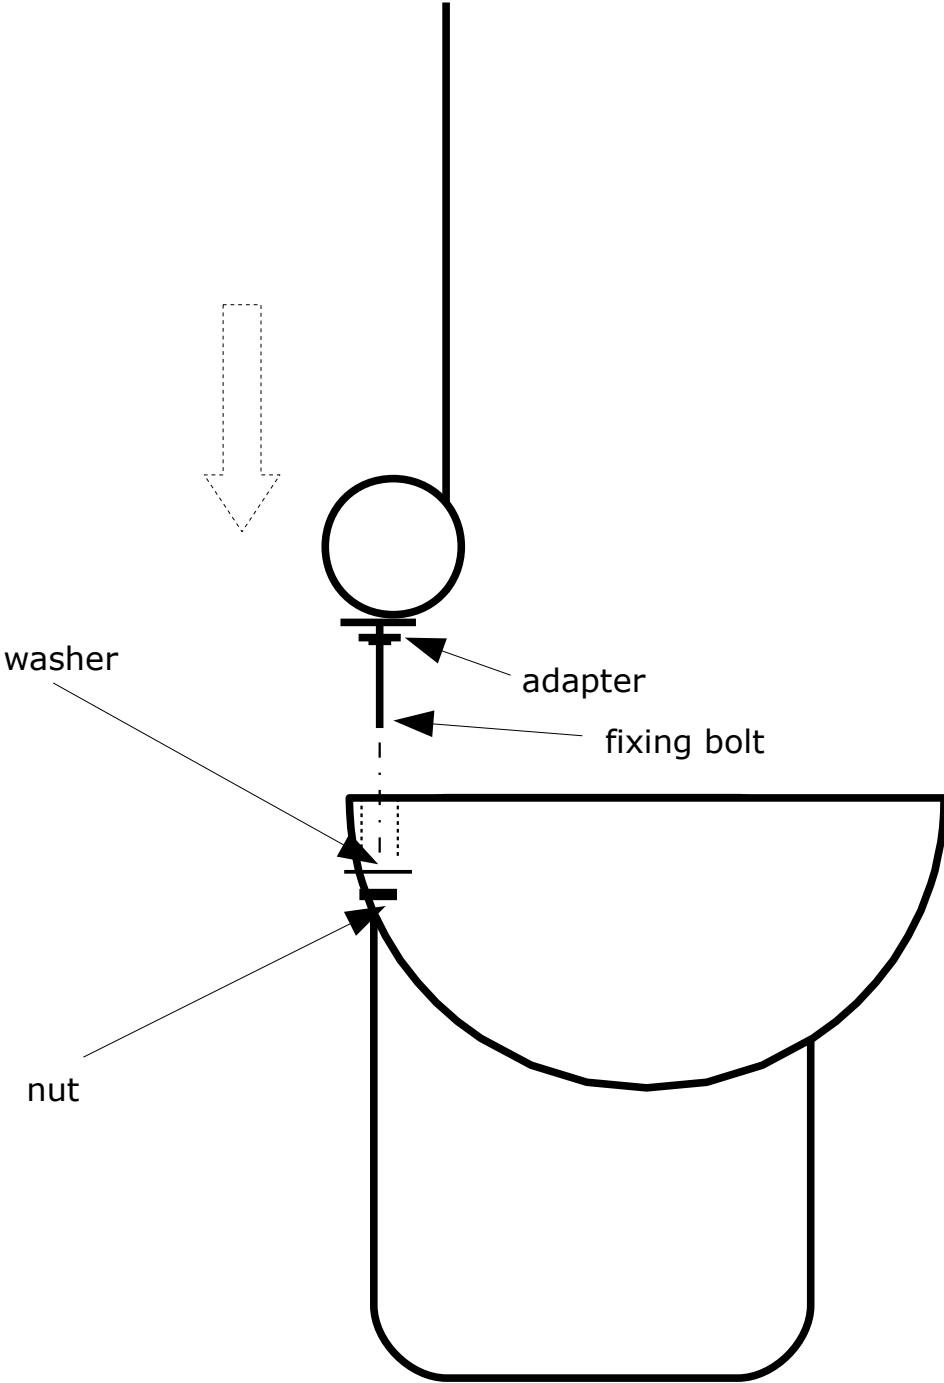

INSTALLATION