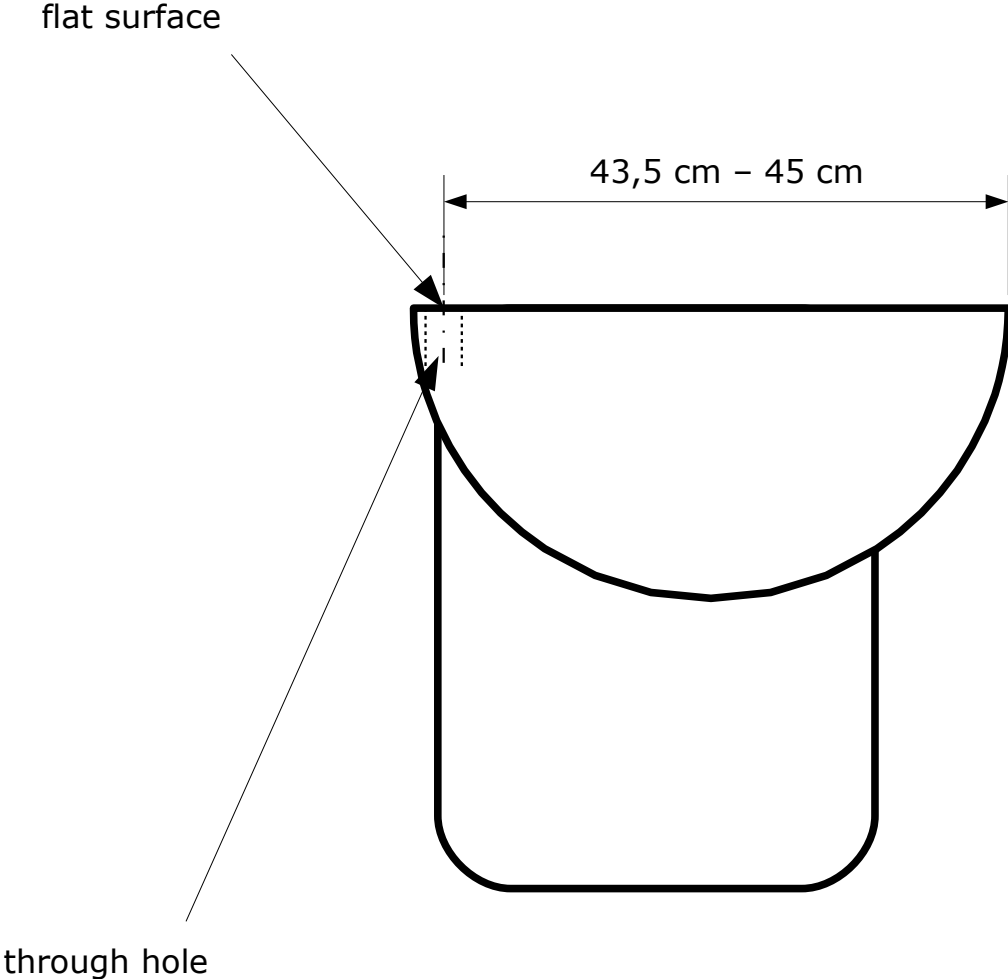

WC BOWL REQUIREMENTS